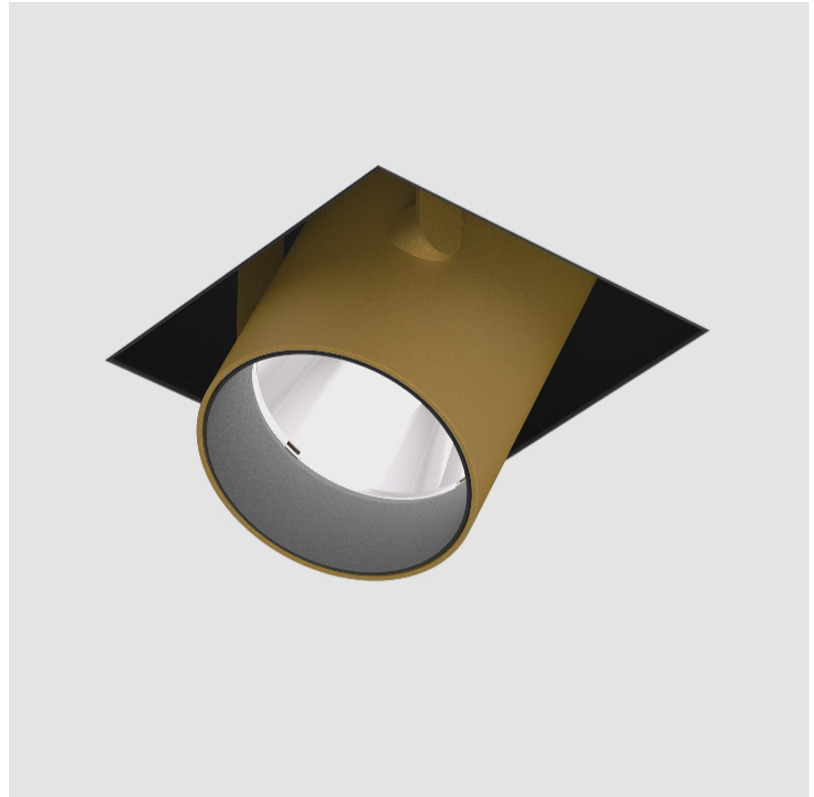

ELECTRICAL

Lamp Type: LED (Zhaga Standard)
Input Wattage (W): 23.1
Total Output Wattage (W): 18.7
Dimming: Tri-Mode (Non-Dimming and Phase Dimming (120Vac only) and 0-10V Dimming)
Driver Included: No
Driver Location: Recessed Housing
Driver Type: Constant Current - Universal
Driver Class: Class 2
Housing: See components
Input Voltage (V): 120 - 277
Constant Current (MA): 500

LED

Number of LEDs: 1
Color Temperature (°K): 2700 / 3000 / 3500 / 4000
Max. Delivered Lumen (lm): 1490 / 1530 / 1607 / 1640
CRI: >90 CRI
Lamp Life (hrs): 50000
Upon Request: Special Color Temperature

OPTICAL

Reflector: 20 / 40 / 60
Adjustability: Rotational 355°; Tilt 45°
Upon Request: Special Beam Angles

RATINGS AND CERTIFICATIONS

Certified By: Certified for North American Standards
Zaneen Lighting Inc. © 2024, Phone: 588-3387, Fax: 247-9519, www.zaneen.com

For international specifications by adding 'INT' at the end of the existing Model #. For assistance on 'custom' specifications, contact zteam@zaneen.com. In a constant effort to supply the best product, we reserve the right to change specifications or materials without notice. The most recent specification sheets are found at zaneen.com

PROJECT	_____
TYPE	_____
SPECIFIER	_____
QUANTITY	_____
DATE	_____

145mm | 5 11/16" | 10 | 3/8" | 12 1/2" | 15 | 3/8" | 25mm | 1" | 225mm x 225mm | 8 7/8" x 8 7/8"