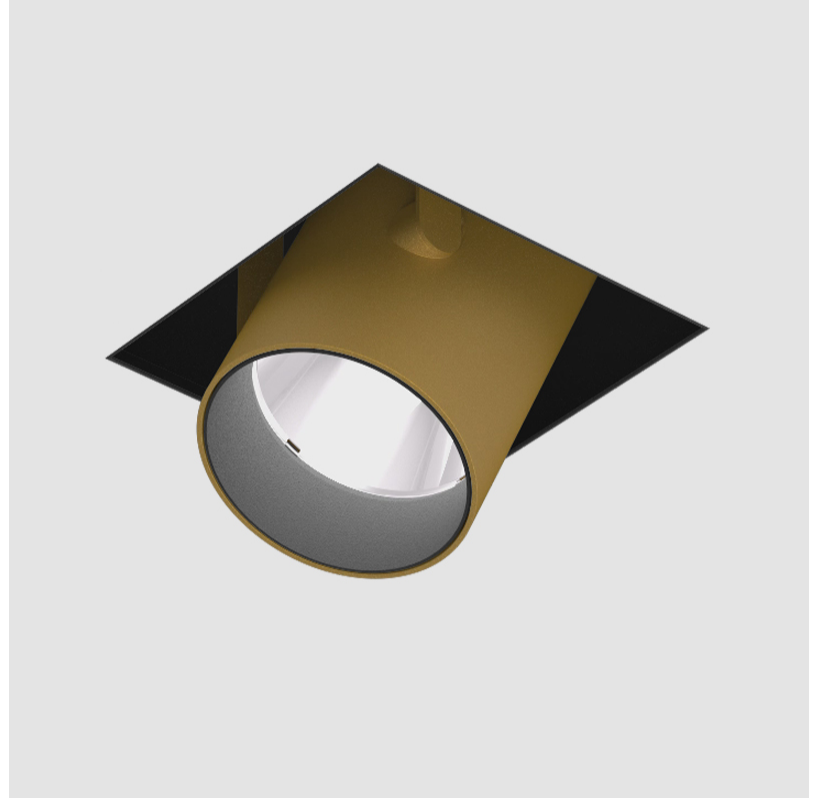

ELECTRICAL

Lamp Type: LED (Zhaga Standard)
Input Wattage (W): 13.2 (2700K) / 16.5
Total Output Wattage (W): 12 (2700K) / 15
Dimming: Tri-Mode (Non-Dimming and Phase Dimming (120Vac only) and 0-10V Dimming)
Driver Included: No
Driver Location: Recessed Housing
Driver Type: Constant Current - Universal
Driver Class: Class 2
Housing: See components
Input Voltage (V): 120 - 277
Constant Current (MA): 350

LED

Number of LEDs: 1
Color Temperature (°K): 2700 / 3000 / 3500 / 4000
Max. Delivered Lumen (lm): 870 / 970 / 1038 / 1060
CRI: >90 CRI
Lamp Life (hrs): 50000
Upon Request: Special Color Temperature

OPTICAL

Reflector°: 10
Adjustability: Rotational 355°; Tilt 45°
Upon Request: Special Beam Angles

RATINGS AND CERTIFICATIONS

Certified By: Certified for North American Standards
Zaneen Lighting Inc. © 2024, Phone: 588-3387, Fax: 247-9519, www.zaneen.com

	145mm 5 11/16"	10 | 12 1/2 | 15 | 25mm 3/8" | 1/2" | 9/16" | 1"	225mm x 225mm 8 7/8" x 8 7/8"	355°	45°