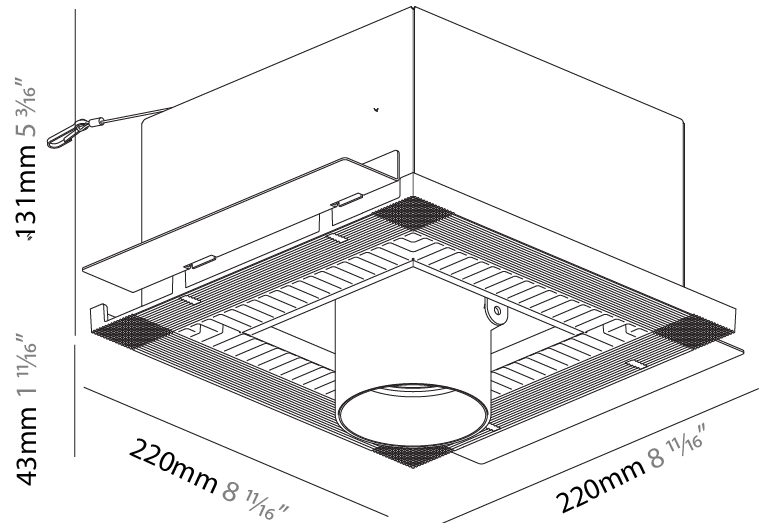

ELECTRICAL

Lamp Type: LED (Zhaga Standard)
Input Wattage (W): 23.1
Total Output Wattage (W): 18.7
Dimming: Tri-Mode (Non-Dimming and Phase Dimming (120Vac only) and 0-10V Dimming)
Driver Included: No
Driver Location: Recessed Housing
Driver Type: Constant Current - Universal
Driver Class: Class 2
Housing: See components
Input Voltage (V): 120 - 277
Constant Current (MA): 500

LED

Number of LEDs: 1
Color Temperature (°K): 2700 / 3000 / 3500 / 4000
Max. Delivered Lumen (lm): 1490 / 1530 / 1607 / 1640
CRI: >90 CRI
Lamp Life (hrs): 50000
Upon Request: Special Color Temperature

OPTICAL

Reflector: 20 / 40 / 60
Adjustability: Rotational 355°; Tilt 45°
Upon Request: Special Beam Angles

RATINGS AND CERTIFICATIONS

Certified By: Certified for North American Standards
Zaneen Lighting Inc. © 2024, Phone: 588-3387, Fax: 247-9519, www.zaneen.com

For international specifications by adding 'INT' at the end of the existing Model #. For assistance on 'custom' specifications, contact zteam@zaneen.com. In a constant effort to supply the best product, we reserve the right to change specifications or materials without notice. The most recent specification sheets are found at zaneen.com

PROJECT	_____
TYPE	_____
SPECIFIER	_____
QUANTITY	_____
DATE	_____

145mm | 5 11/16" | 10 | 3/8" | 12 1/2" | 15 | 3/8" | 25mm | 1" | 225mm x 225mm | 8 7/8" x 8 7/8"